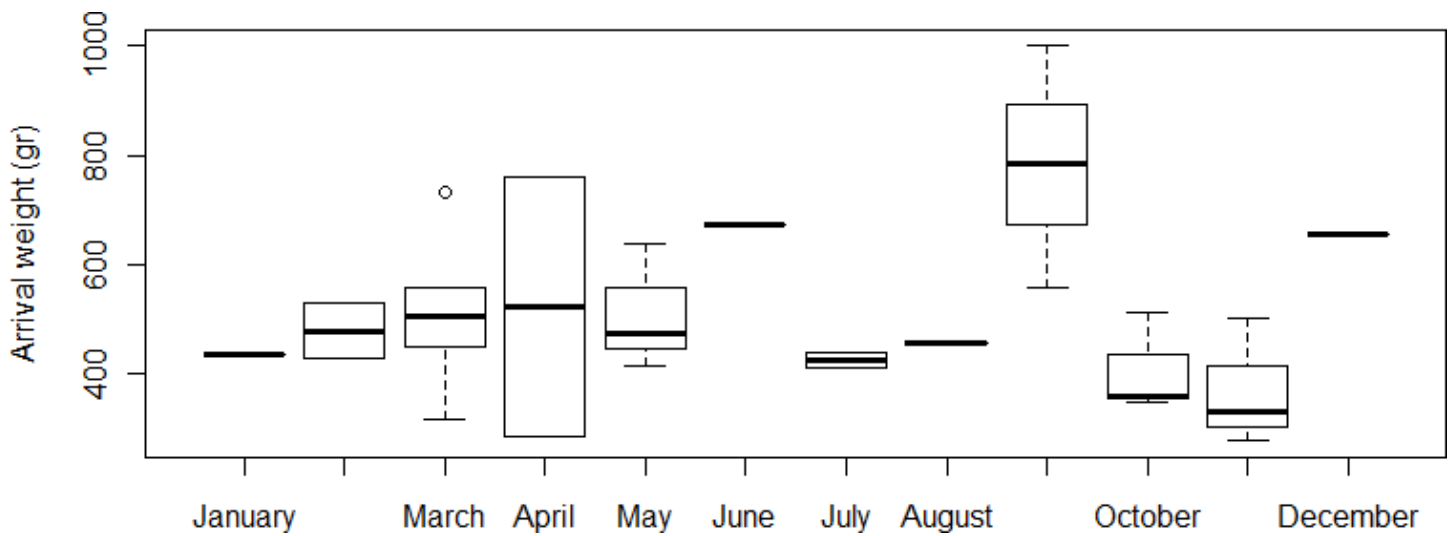

Box plots of the registered arrival weights for each species throughout the year (distinguishing among young/ subadults-adults).

Box plot of the arrival weights of young Algerian hedgehogs admitted.

Box plot of the arrival weights of subadult/adult Algerian hedgehogs admitted.

Box plots of the registered arrival weights for each species throughout the year (distinguishing among young/ subadults-adults).

Box plot of the arrival weights of young Western European hedgehogs admitted.

Box plot of the arrival weights of subadult/adult Western European hedgehogs admitted.