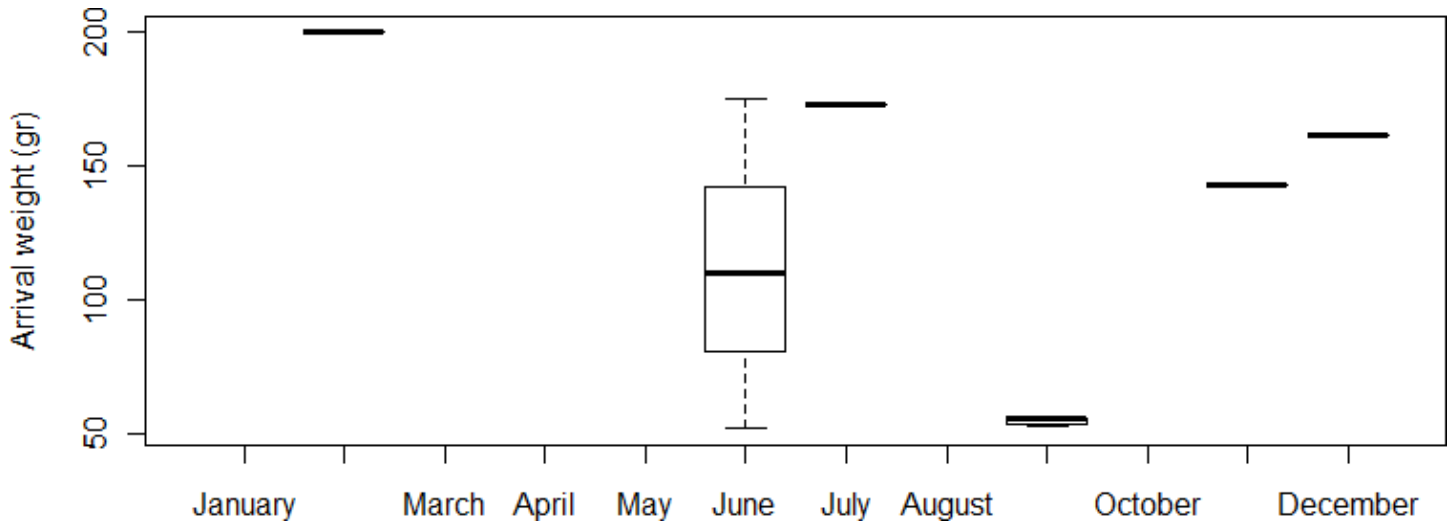

Box plots of the registered arrival weights for each species throughout the year (distinguishing among young/ subadults-adults).

Box plot of the arrival weights of young Algerian hedgehogs admitted.

Box plot of the arrival weights of subadult/adult Algerian hedgehogs admitted.

Box plots of the registered arrival weights for each species throughout the year (distinguishing among young/ subadults-adults).

Box plot of the arrival weights of young Western European hedgehogs admitted.

Box plot of the arrival weights of subadult/adult Western European hedgehogs admitted.