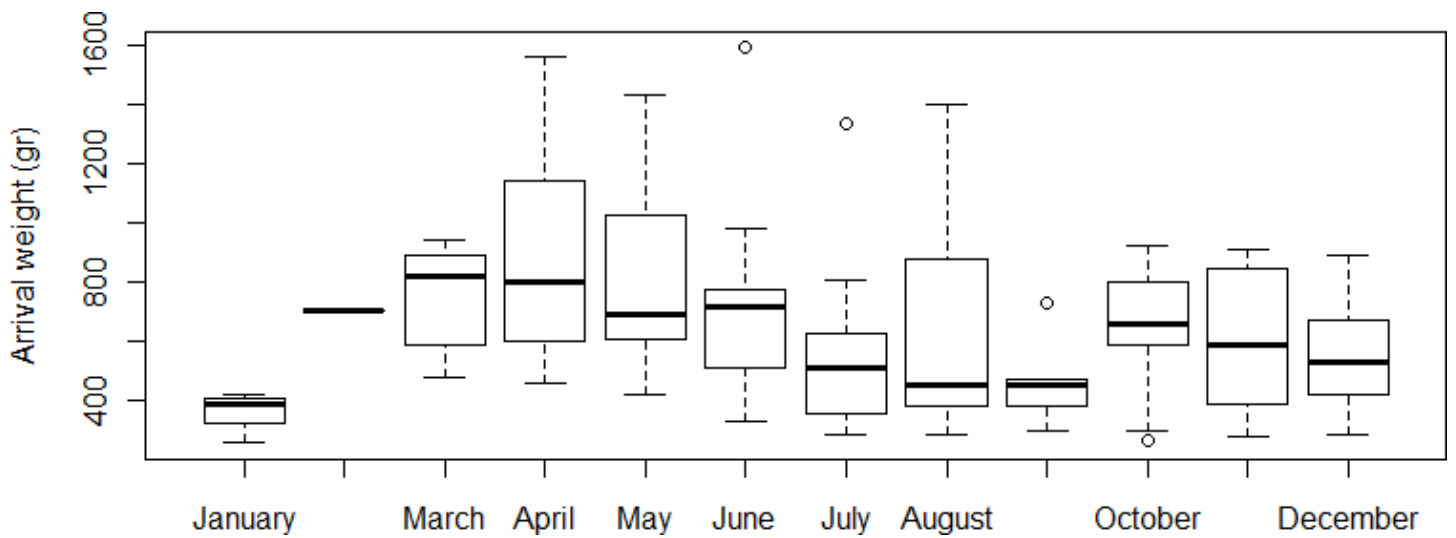

Box plots of the registered arrival weights for each species throughout the year (distinguishing among young/ subadults-adults).

Box plot of the arrival weights of young Algerian hedgehogs admitted.

Box plot of the arrival weights of subadult/adult Algerian hedgehogs admitted.

Box plots of the registered arrival weights for each species throughout the year (distinguishing among young/ subadults-adults).

Box plot of the arrival weights of young Western European hedgehogs admitted.

Box plot of the arrival weights of subadult/adult Western European hedgehogs admitted.