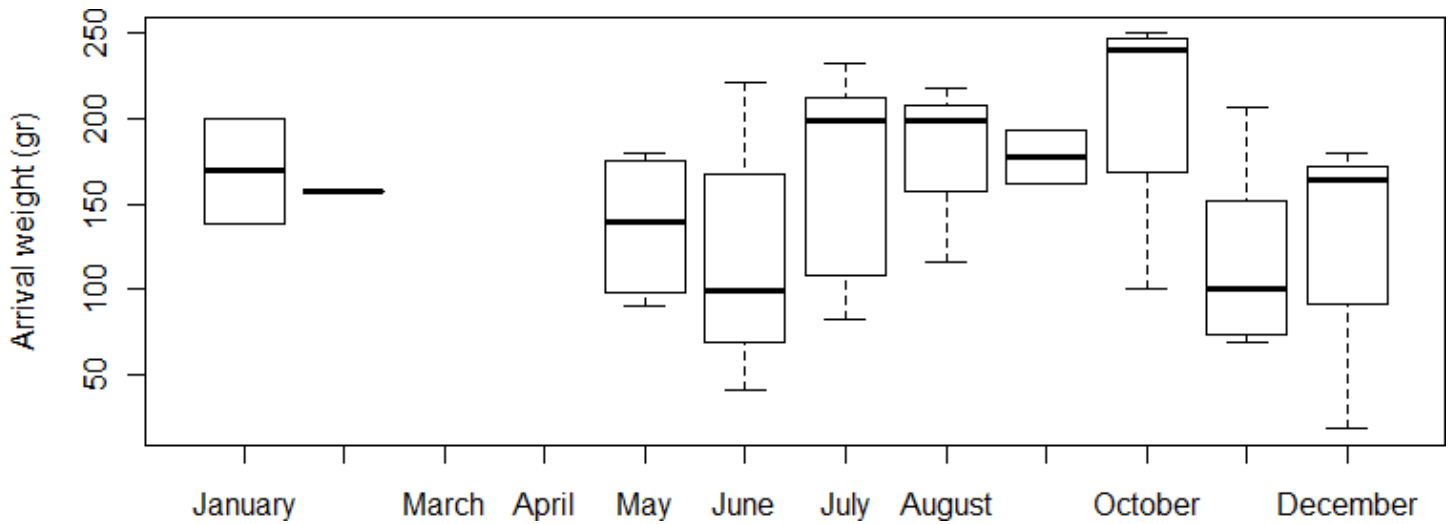

Box plots of the registered arrival weights for each species throughout the year (distinguishing among young/ subadults-adults).

Box plot of the arrival weights of young Algerian hedgehogs admitted.

Box plot of the arrival weights of subadult/adult Algerian hedgehogs admitted.

Box plots of the registered arrival weights for each species throughout the year (distinguishing among young/ subadults-adults).

Box plot of the arrival weights of young Western European hedgehogs admitted.

Box plot of the arrival weights of subadult/adult Western European hedgehogs admitted.