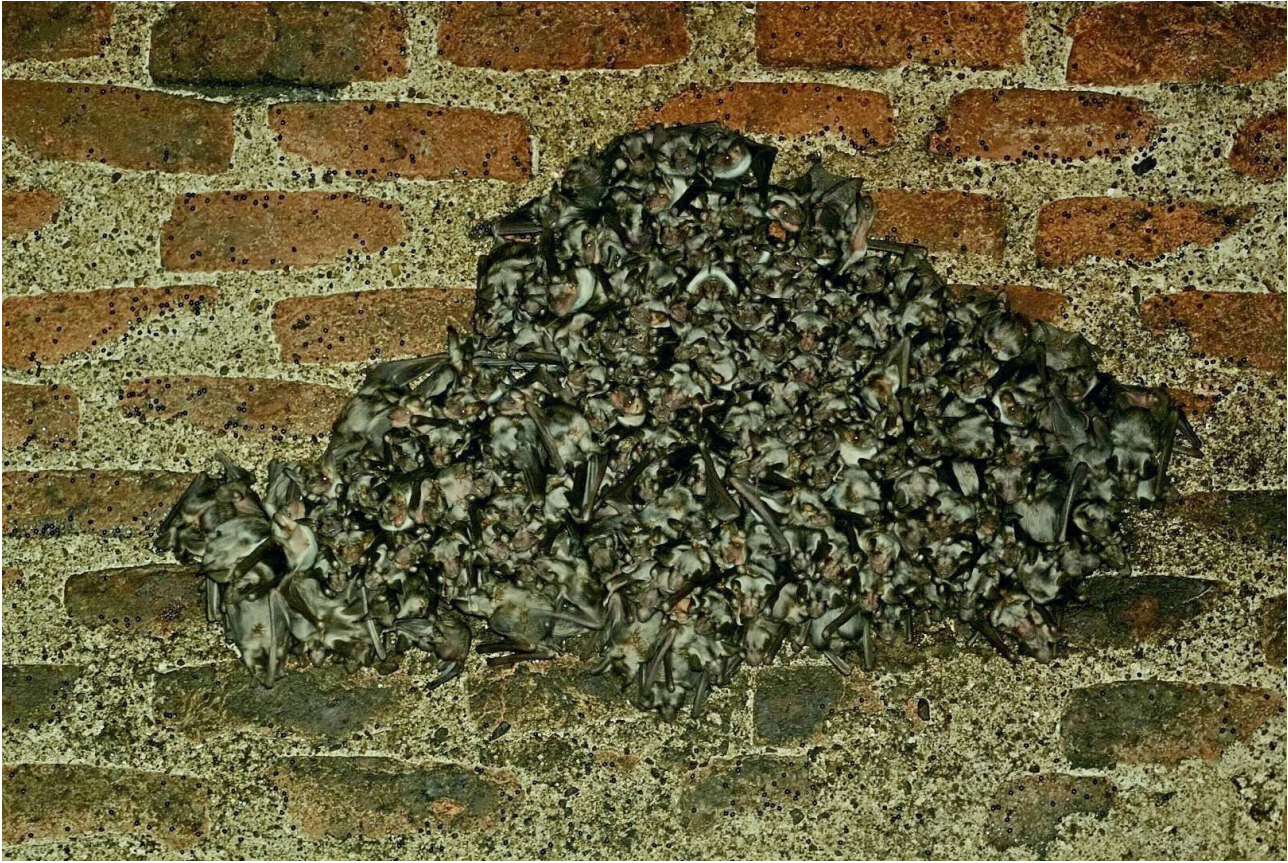

File 1 Photographic material that was found positive for the presence of individuals of *M. schreibersii*. All the photos were taken during nighttime surveys in the breeding period, with the exception of the last three, made during an occasional visit in October 2017

File 2

Abbey of Staffarda

Caste of Aglie

Fortress of Verrua Savoia

B Abbey of Staffarda

D Fortress of Verrua Savoia

E Castle of Agliè