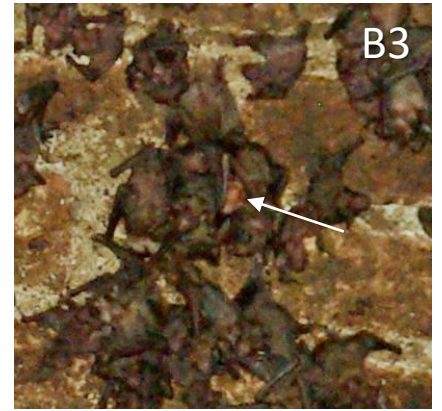

File 1 Photographic material that was found positive for the presence of individuals of *M. schreibersii*. All the photos were taken during nighttime surveys in the breeding period, with the exception of the last three, made during an occasional visit in October 2017

File 2

Abbey of Staffarda

Caste of Aglie

Fortress of Verrua Savoia

B Abbey of Staffarda

D Fortress of Verrua Savoia

E Castle of Agliè